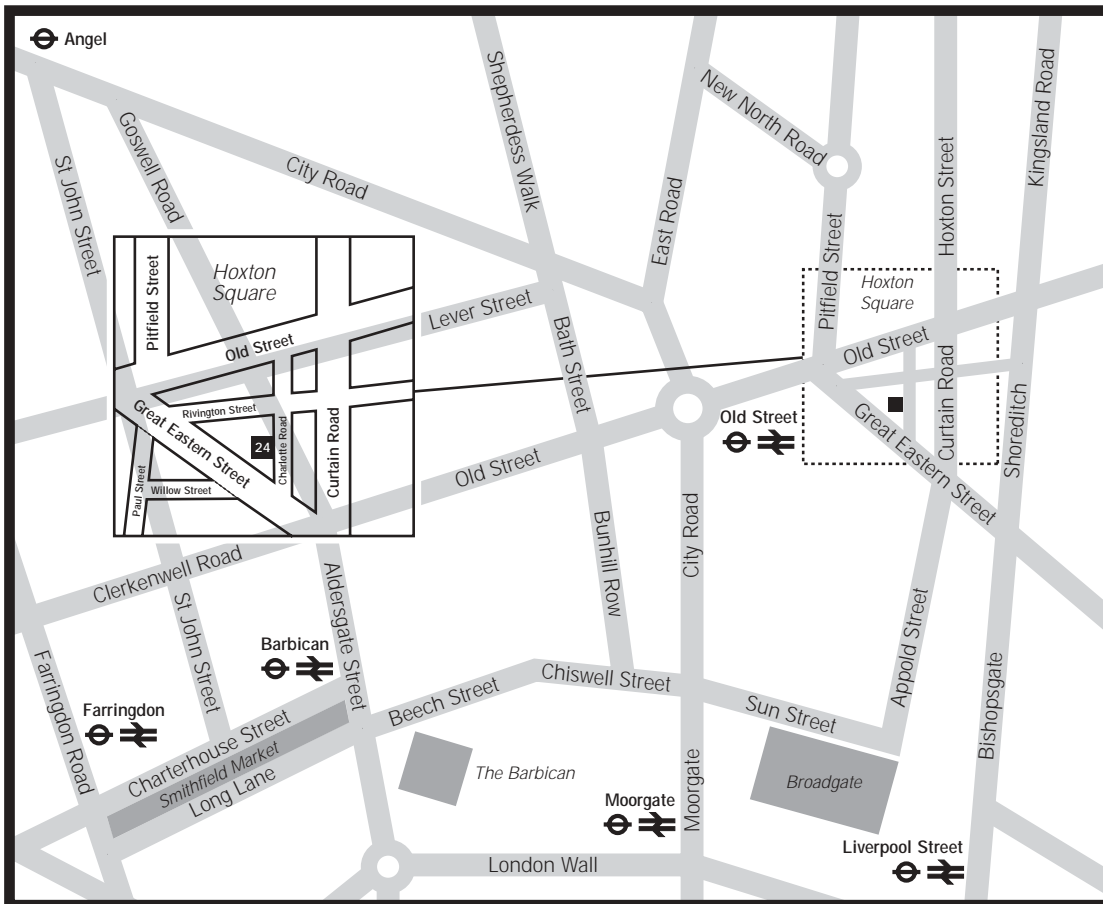

24 Charlotte Road
London EC2A 3PB
T +44 (0)20 7033 0700
F +44 (0)20 7033 0800
www.ry.com
info@ry.com

How to find us...

Location

The Radley Yeldar offices are situated around 500m from Broadgate.

Underground trains

The nearest station is Old Street, leave at the Old St. East - North side exit (Exit 2). Walk 500m on Old St. towards Shoreditch, passing Classic Cars on the right and the fire station and Holiday Inn on the left. Continue and turn right at the traffic lights into Charlotte Rd. We're opposite Tommy Guns Hairdresser.

From Liverpool Street, exit on to Bishopsgate and turn left towards Shoreditch. Follow the road for around 600m until you reach Great Eastern Street. Turn Left and follow for 400m then turn right into Charlotte Road. We are on the left opposite Tommy Guns Hairdresser.

Overland trains

We are 10 minutes walk or taxi journey from Liverpool Street and Kings Cross is a short taxi ride.

Plane

The Heathrow Express runs every 15 minutes to Paddington Mainline station. A taxi ride from Paddington is approximately 30 minutes, or alternatively take the Circle line to Liverpool Street.

The Gatwick Express runs every 30 minutes to Victoria Mainline Station. A taxi ride from the station is approximately 40 minutes, or alternatively take the Victoria underground line to Euston and change onto the Northern Line for Old Street underground station.

Parking

Please phone in advance of your visit so we can organise a parking space for your vehicle at our building.